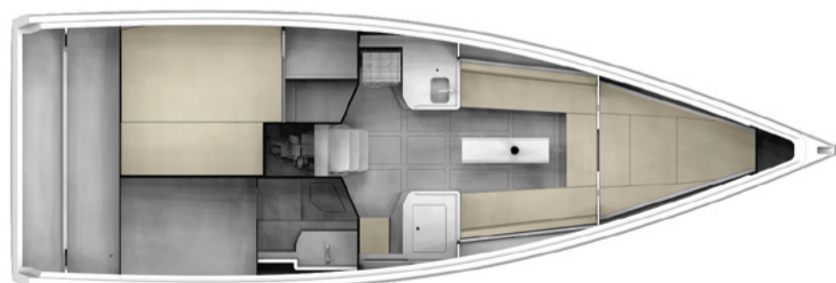

GRAND SOLEIL 34

TECHNICAL INFORMATION

11,25 M (36.9 FT)

Overall Length / *Lunghezza fuori tutto*

10,70 M (35,1 FT)

Hull Length / *Lunghezza scafo*

3,6 M (11,81 FT)

Max beam / *Baglio massimo*

2,18 M (7.15 FT)

Draft / *Pescaggio*

2,2 T (4.840 LBS)

Keel / *Bulbo*

4,9 T (10,780 LBS)

Displacement / *Dislocamento*

40 M² (466.8 FT²)

Main Sail / *Randa*

31 M² (361.77 FT²)

Genoa 110%

110 M² (1283.7 FT²)

Gennaker

INTERIOR VIEW

Project: Cantiere del Pardo
Naval Architect: Skyron
Exterior & Interior Design: Cantiere del Pardo & Skyron
CE Category: A